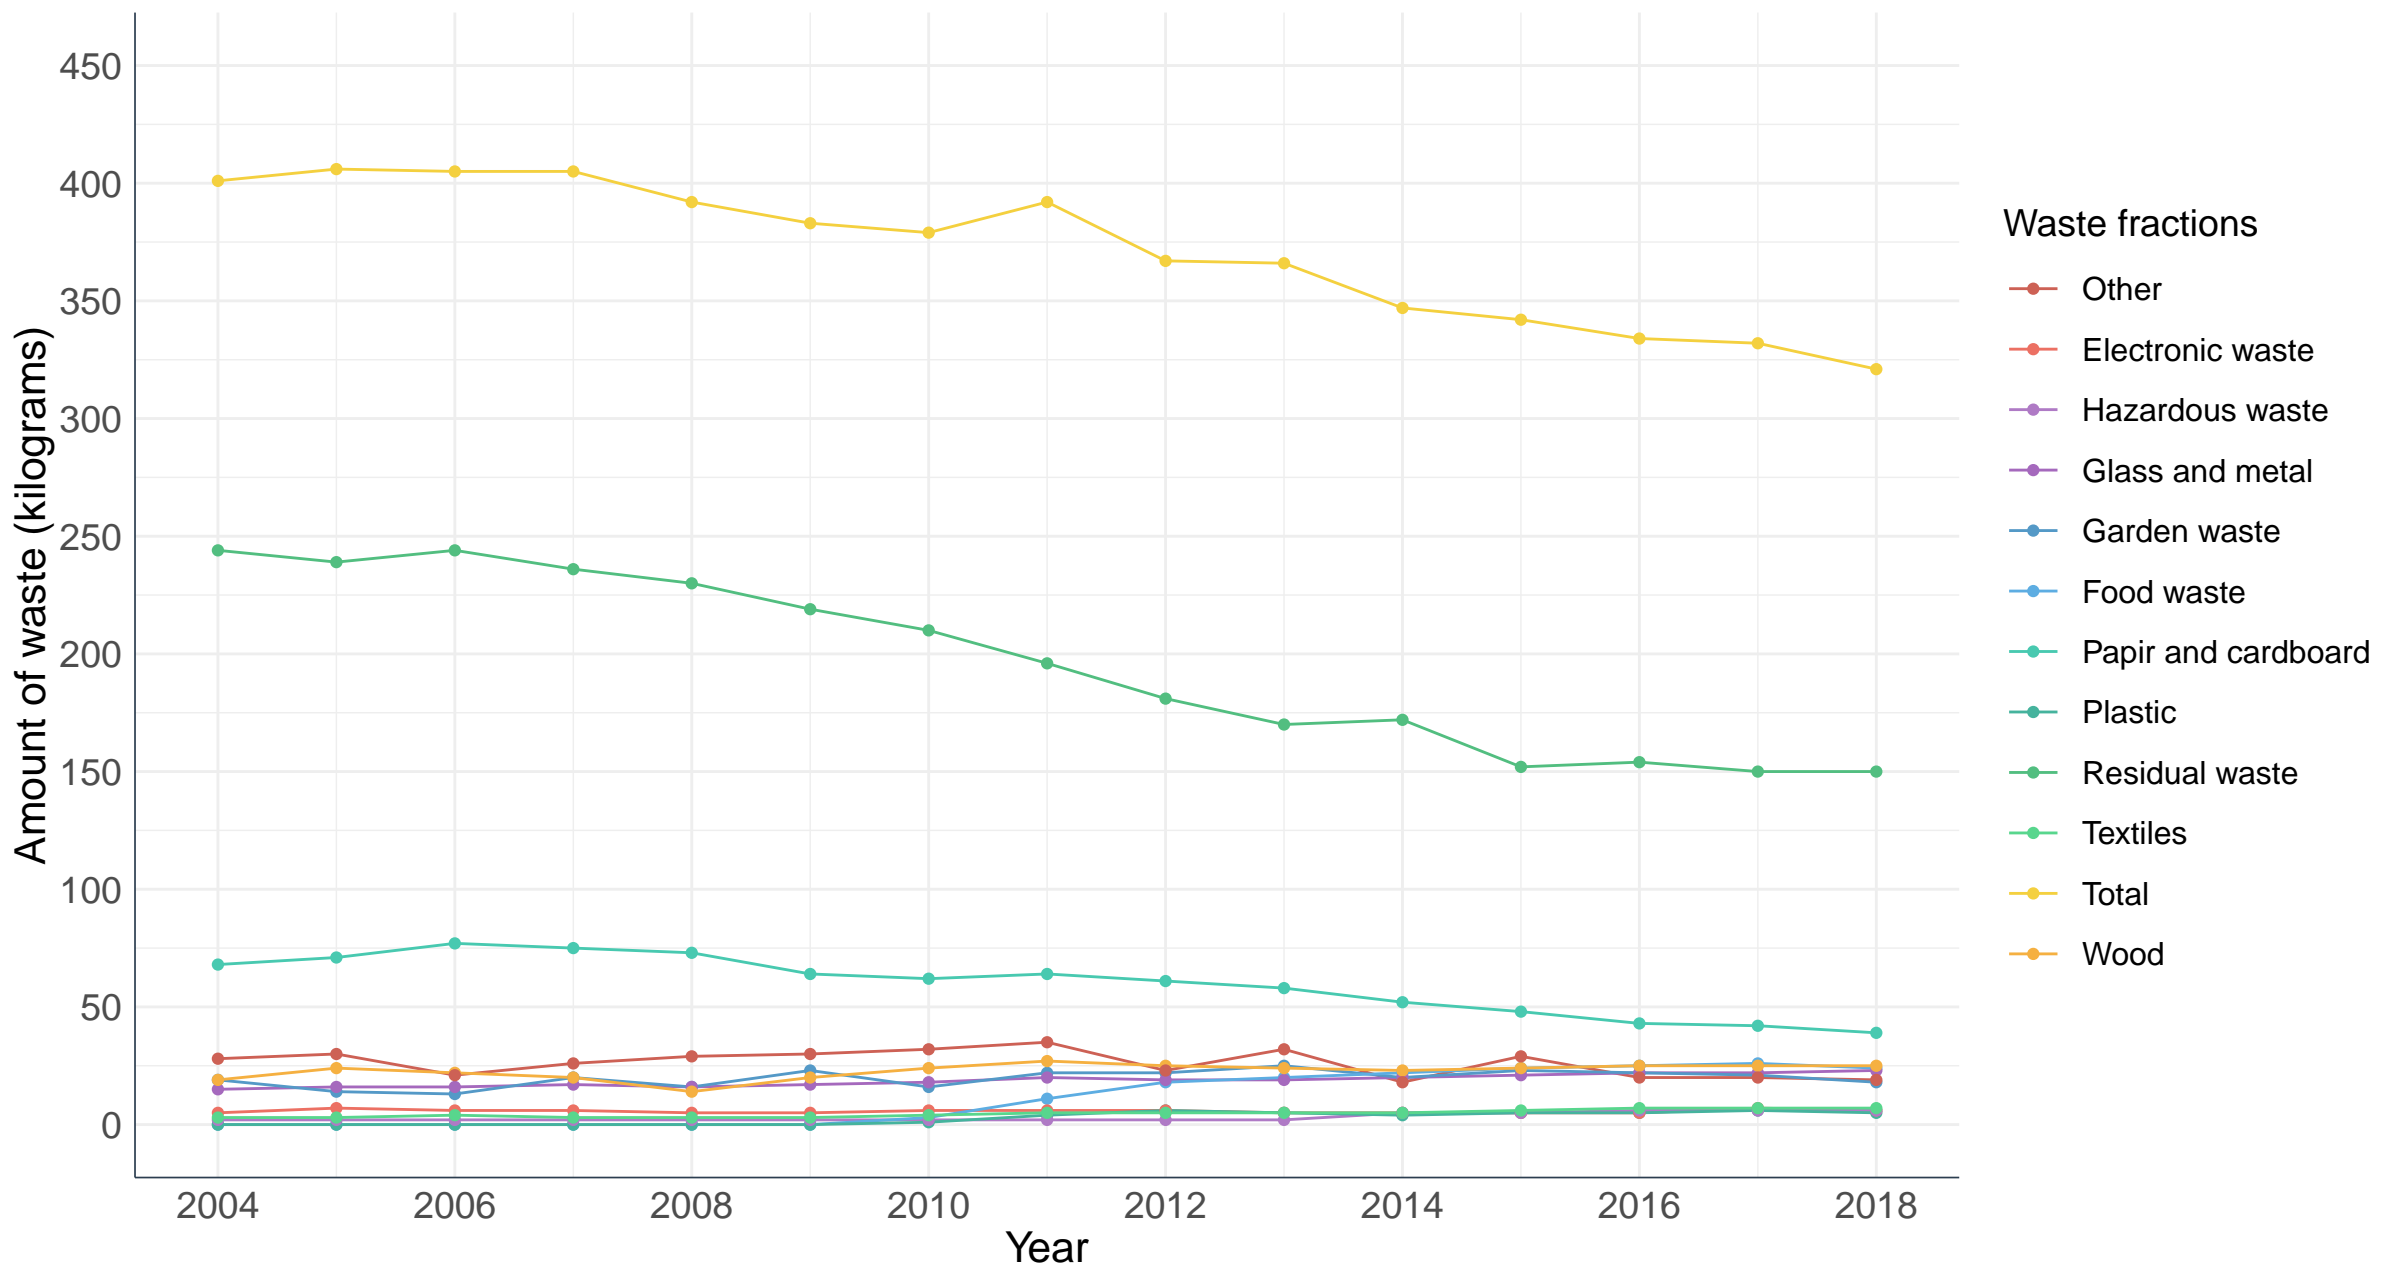

Waste (in fractions) per capita in Oslo

The graph shows the amount (in kilograms) of house hold waste per capita in Oslo, divided into different fractions. The fractions are; Other, Electronic waste, Hazardous waste, Glass and metal, Garden waste, Paper and cardboard, Plastic, Residual waste, Textiles, Total, and Wood. Data source: Agency for Waste management.