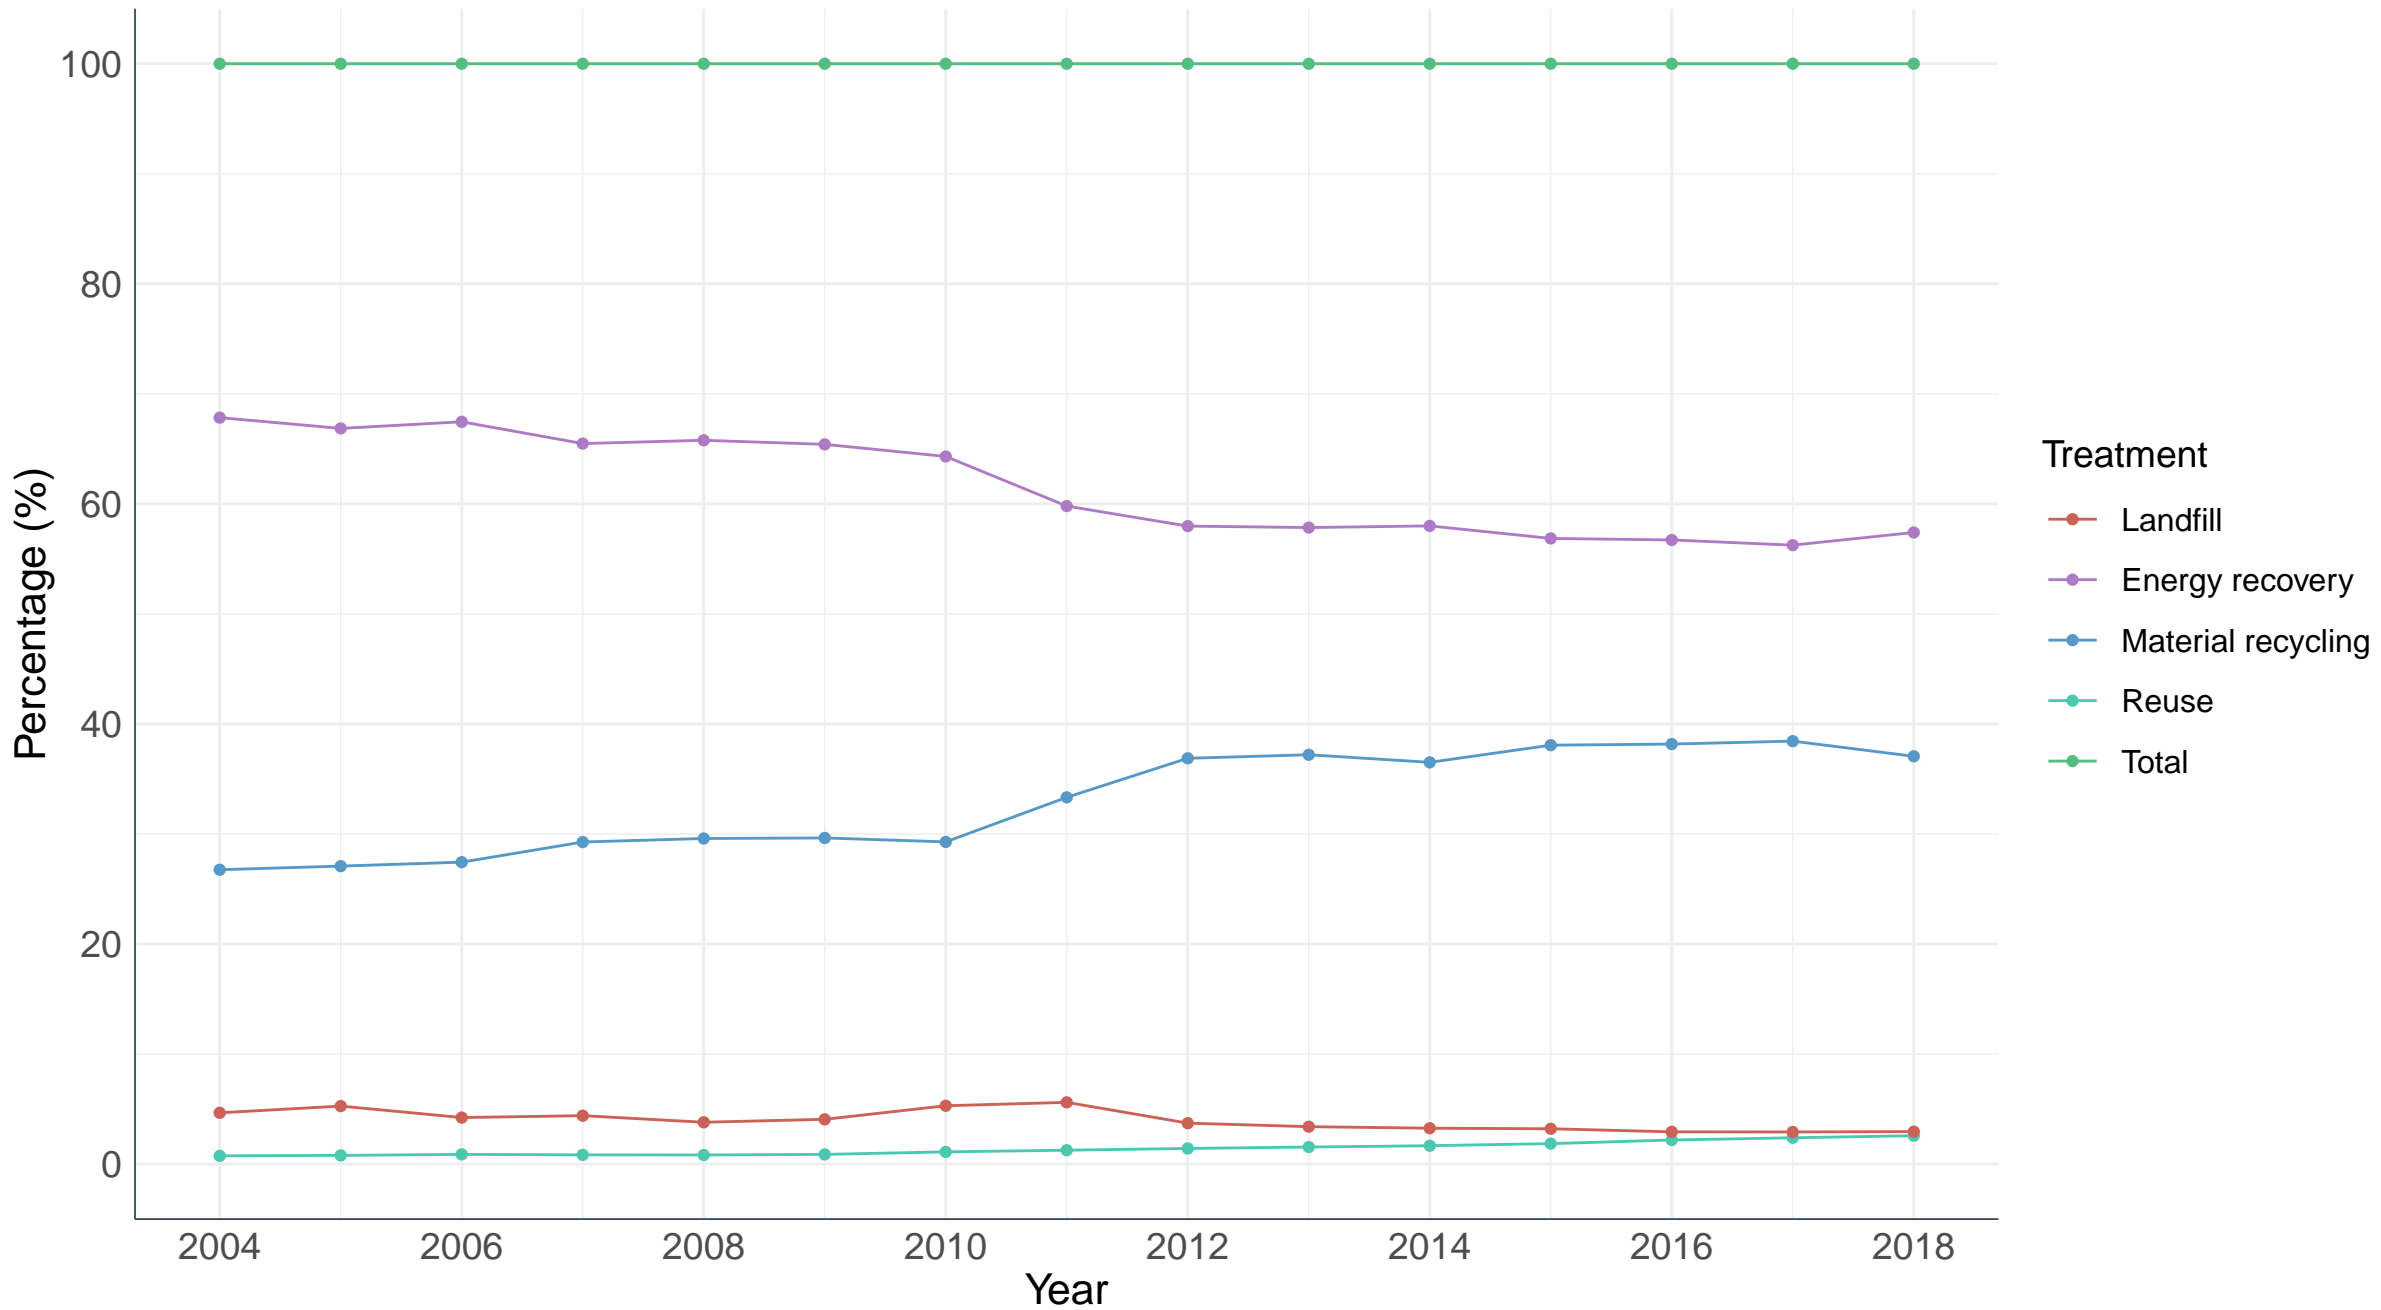

Recovery of household waste in Oslo

The graph shows the recovery of household waste in Oslo. The waste recovery falls into the following categories; Landfill, Energy recovery, Material recycling and Reuse. Data source: Agency for Waste management.