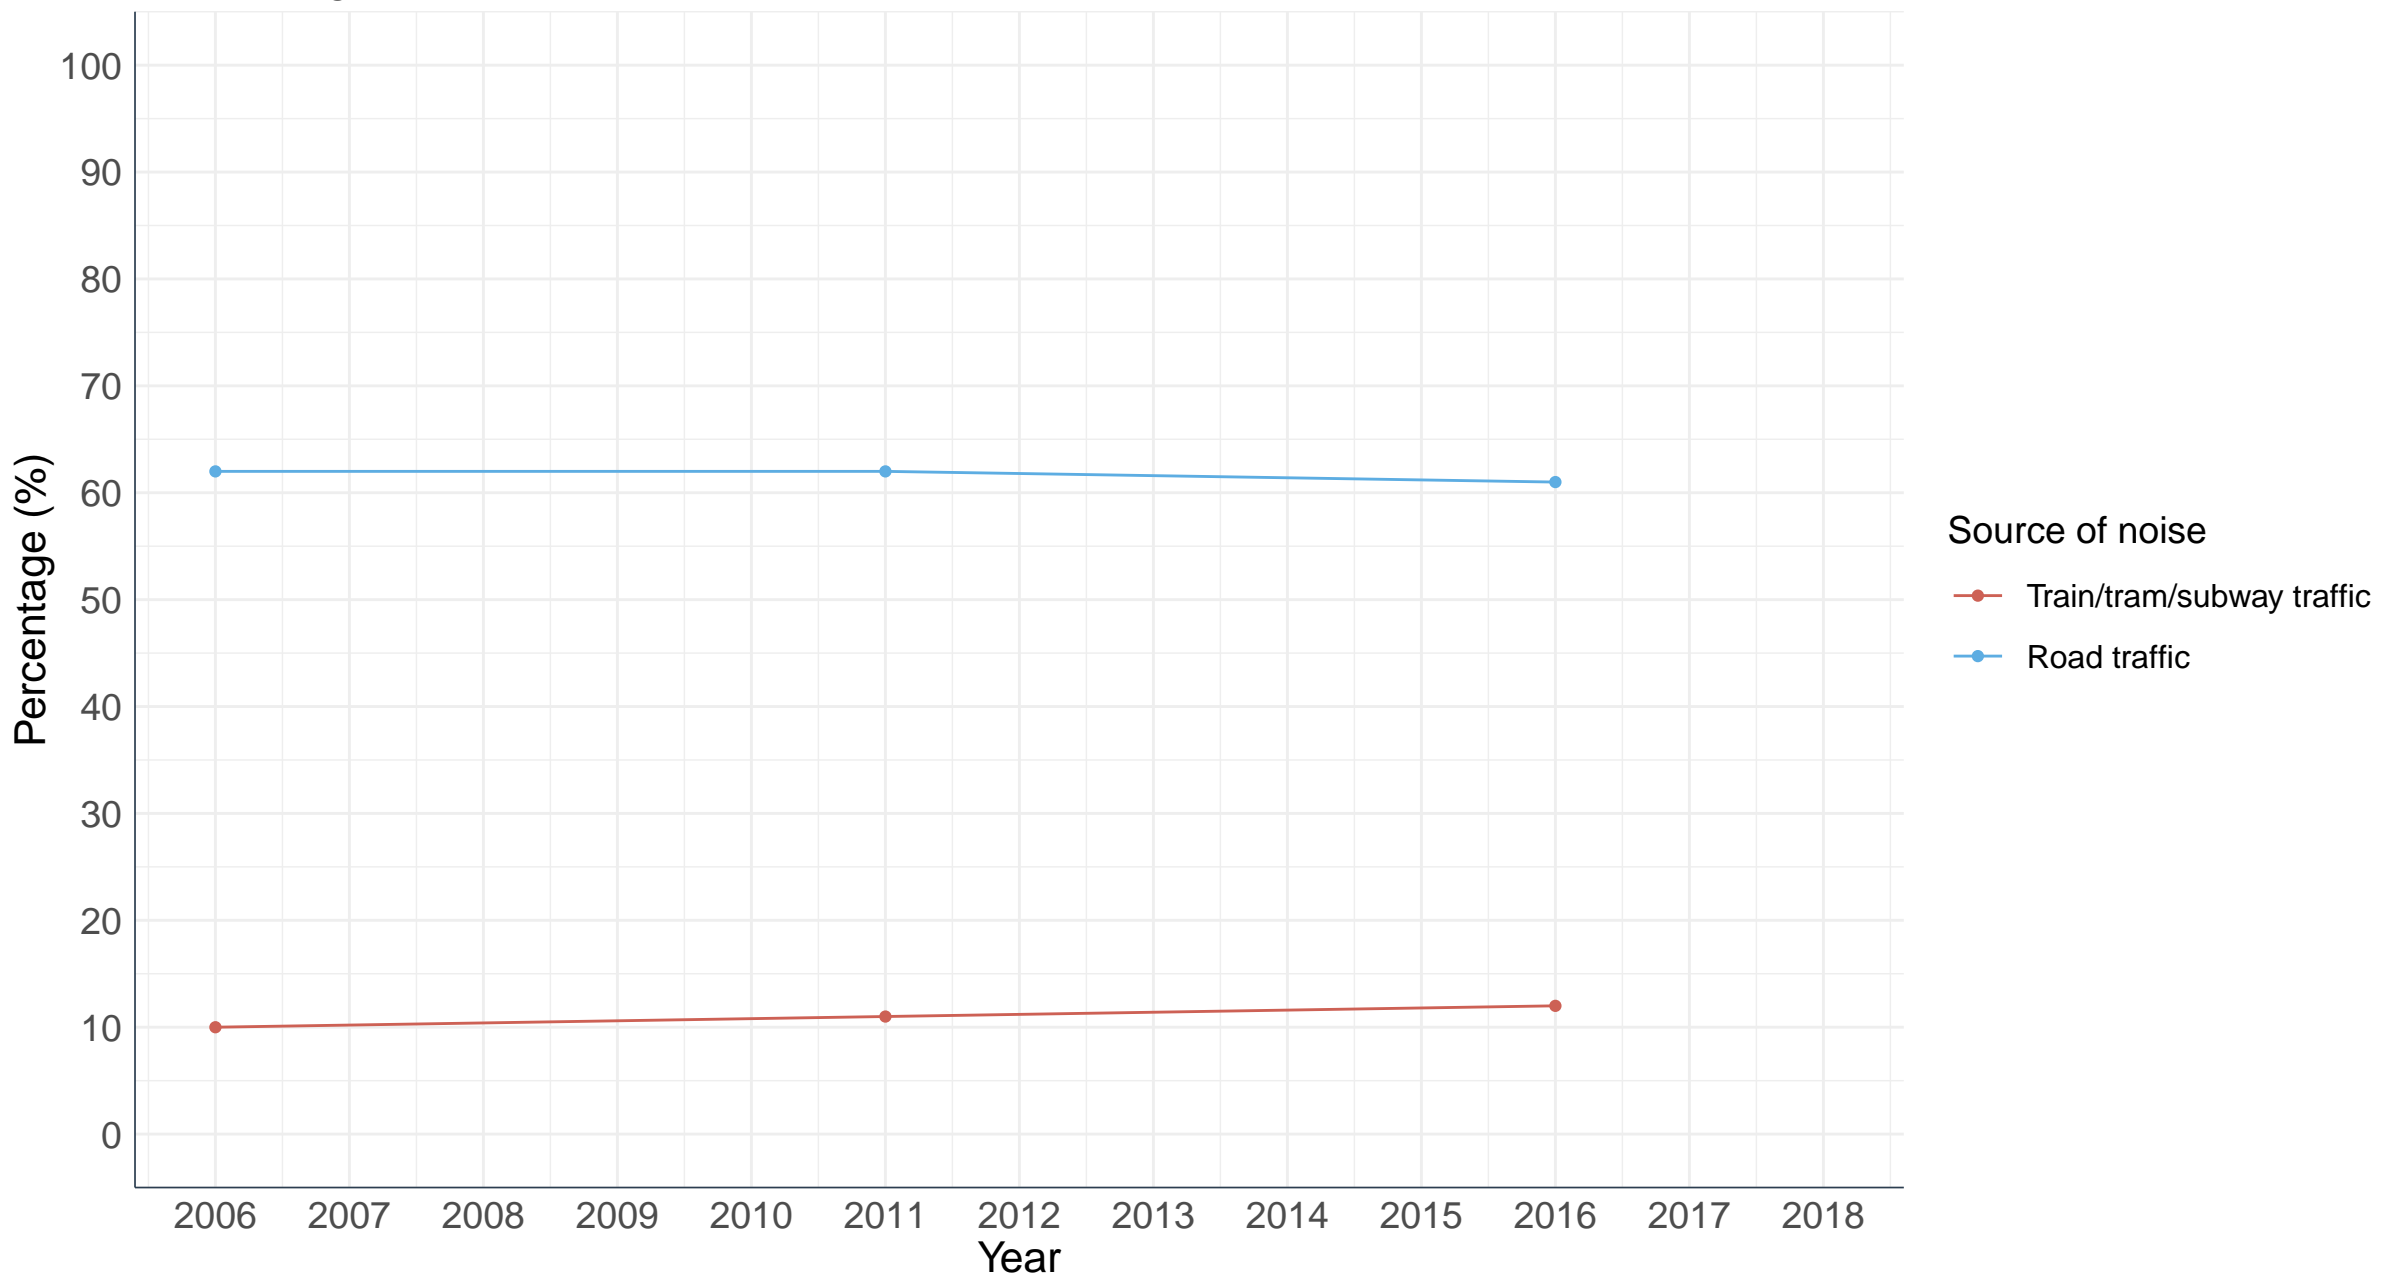

Percentage (%) of inhabitants exposed to noise (>55 dB) over 24 hours

The graph shows the percentage of inhabitants in Oslo that are exposed to noise levels outside their home, exceeding 55 dB Lden. Lden is the average sound level over a 24 hours period with a penalty of 5 dB added for the evening hours (19:00 to 22:00), and a penalty of 10 dB added for the nighttime hours (22:00 to 07:00). Data source: Agency for Urban Development.