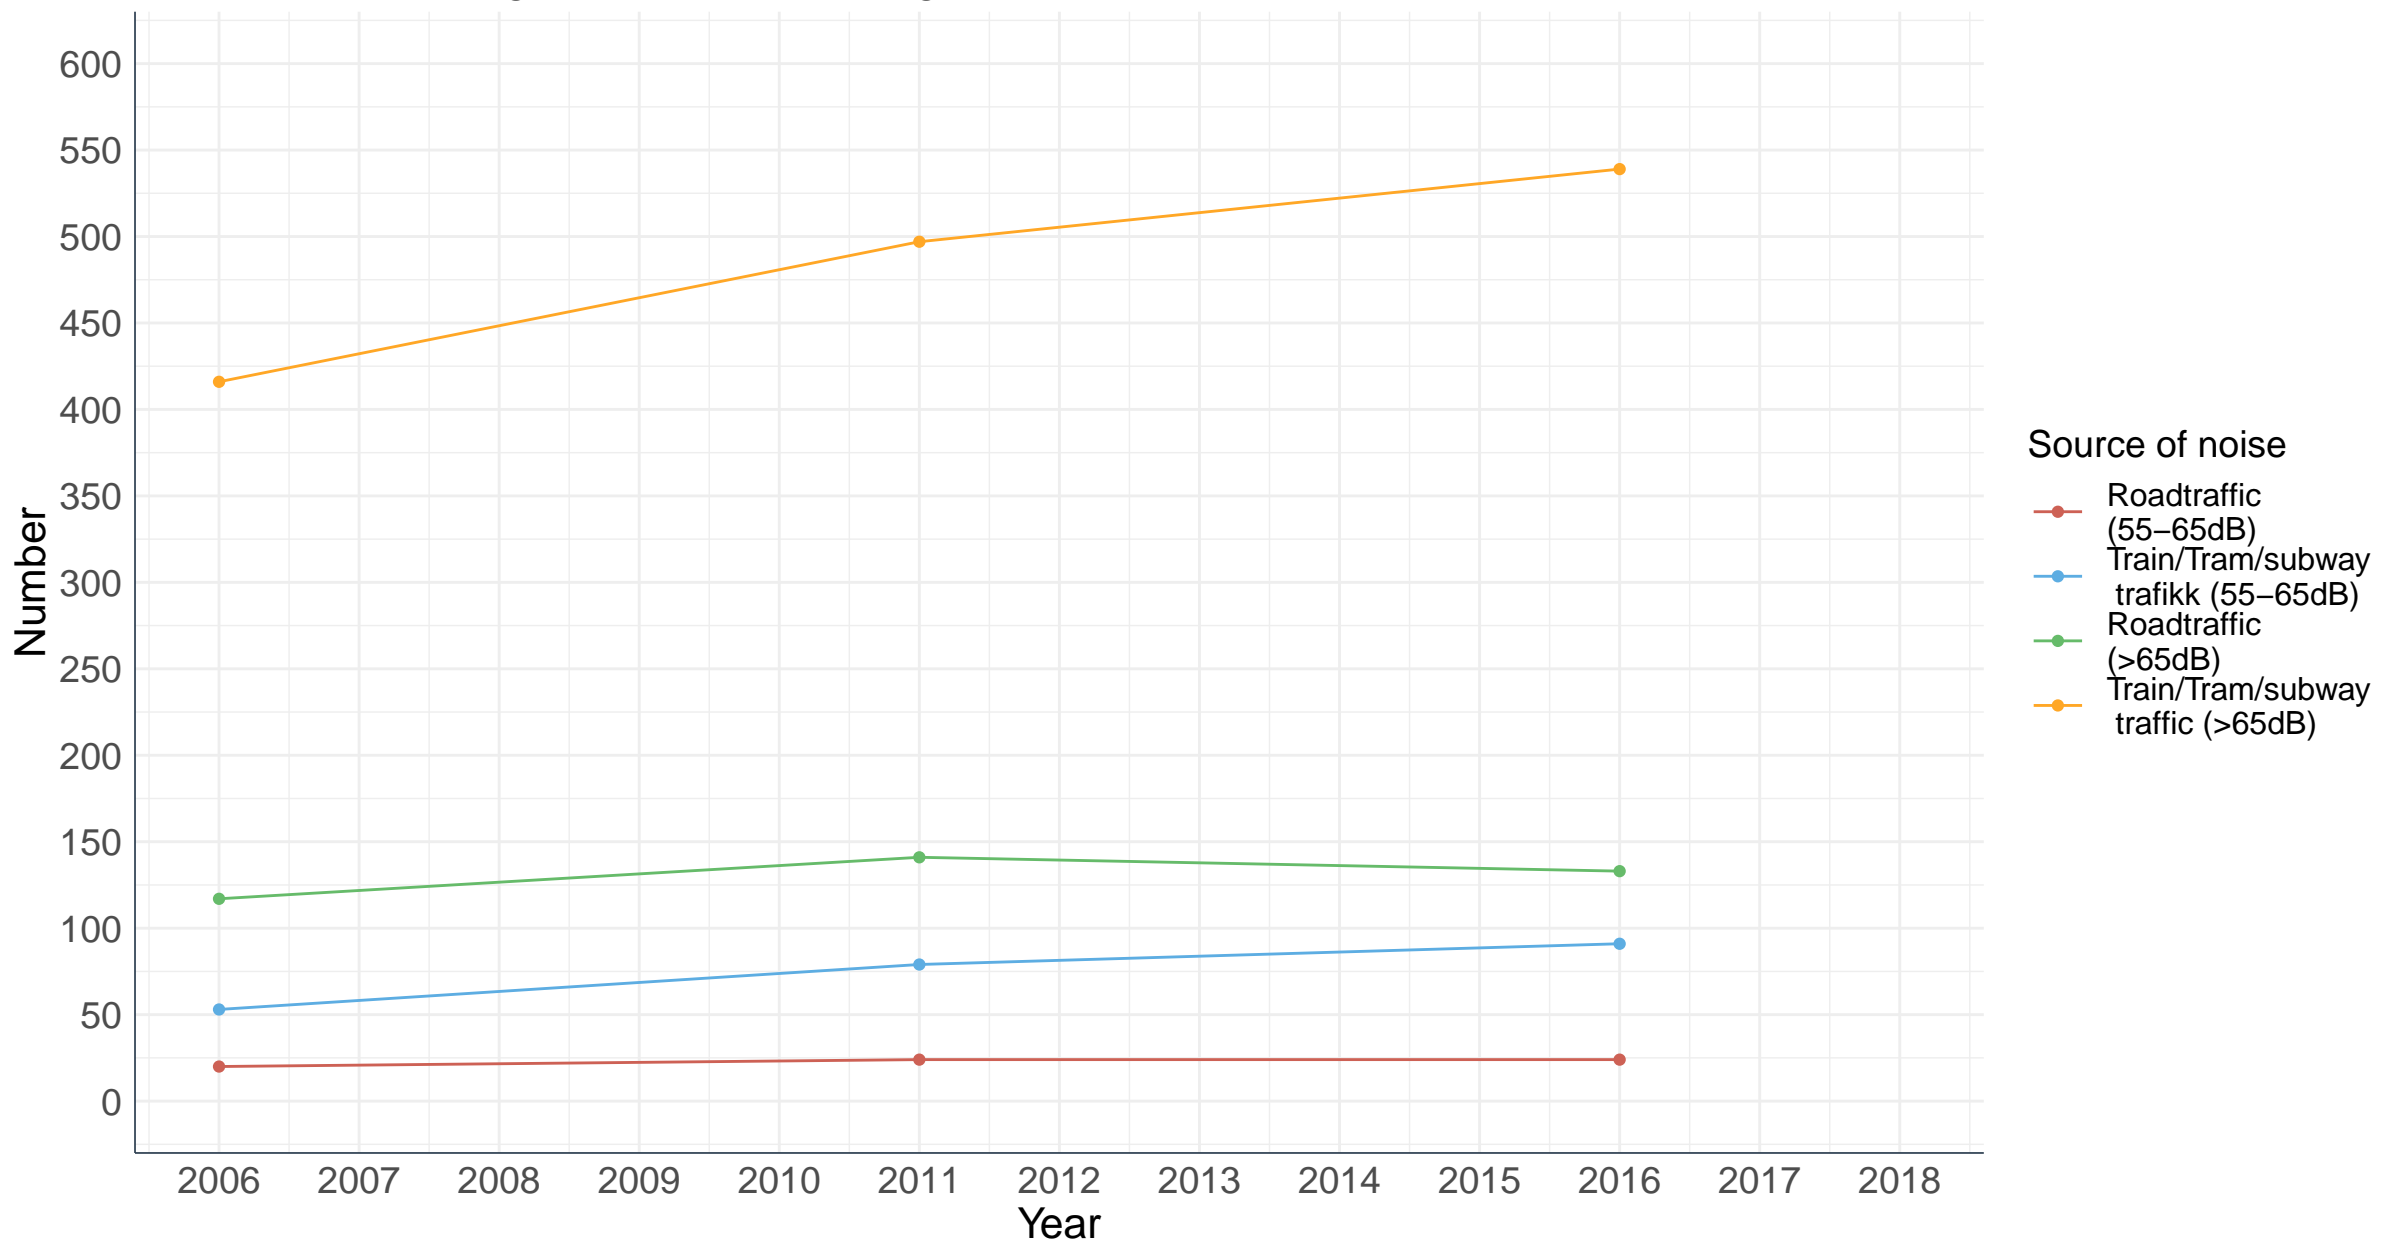

Number of kindergartens and nursing homes that are exposed to noise in Oslo

Number of kindergarten and nursing homes that are exposed to noise between Lden 55–65 (noise exposed) and over 65 dB (very noise exposed). Lden is the average sound level over a 24 hours period with a penalty of 5 dB added for the evening hours (19:00 to 22:00), and a penalty of 10 dB added for the nighttime hours (22:00 to 07:00). Noise levels used in this graph are measured at the most noise exposed areas of the building. Data source: Agency for Urban Development.