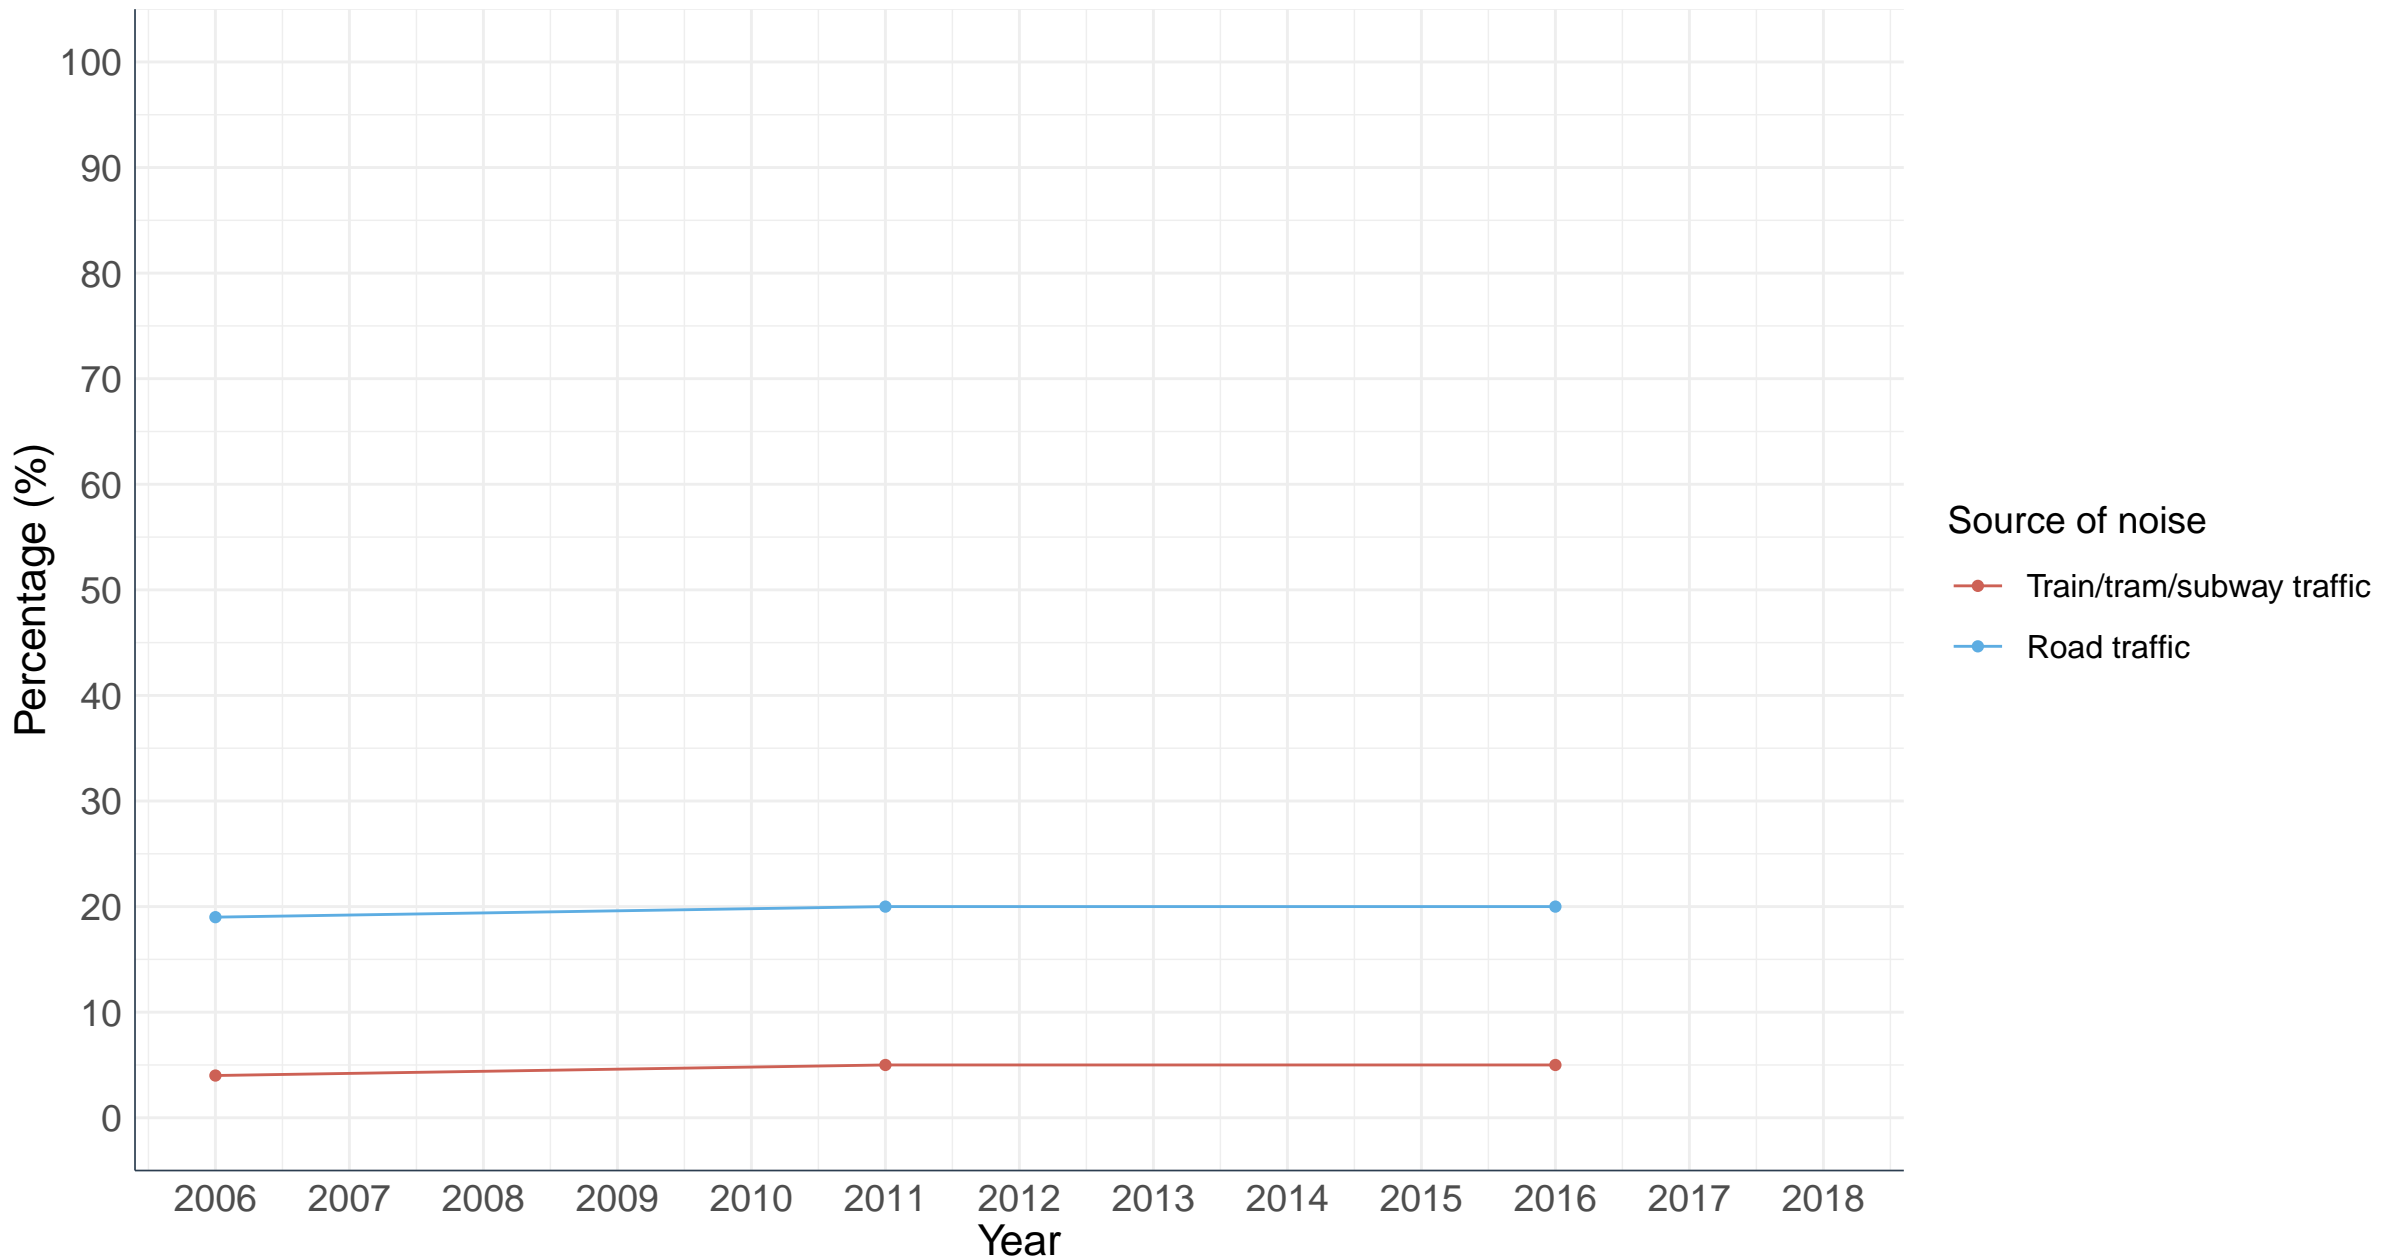

# Percentage of inhabitants that are especially exposed to noise (>65 dB) over 24 hours

The graph shows the percentage of inhabitants in Oslo that are exposed to noise levels outside their home, exceeding 65 dB Lden. Lden is the average sound level over a 24 hours period with a penalty of 5 dB added for the evening hours (19:00 to 22:00), and a penalty of 10 dB added for the nighttime hours (22:00 to 07:00). Data source: Agency for Urban Development.