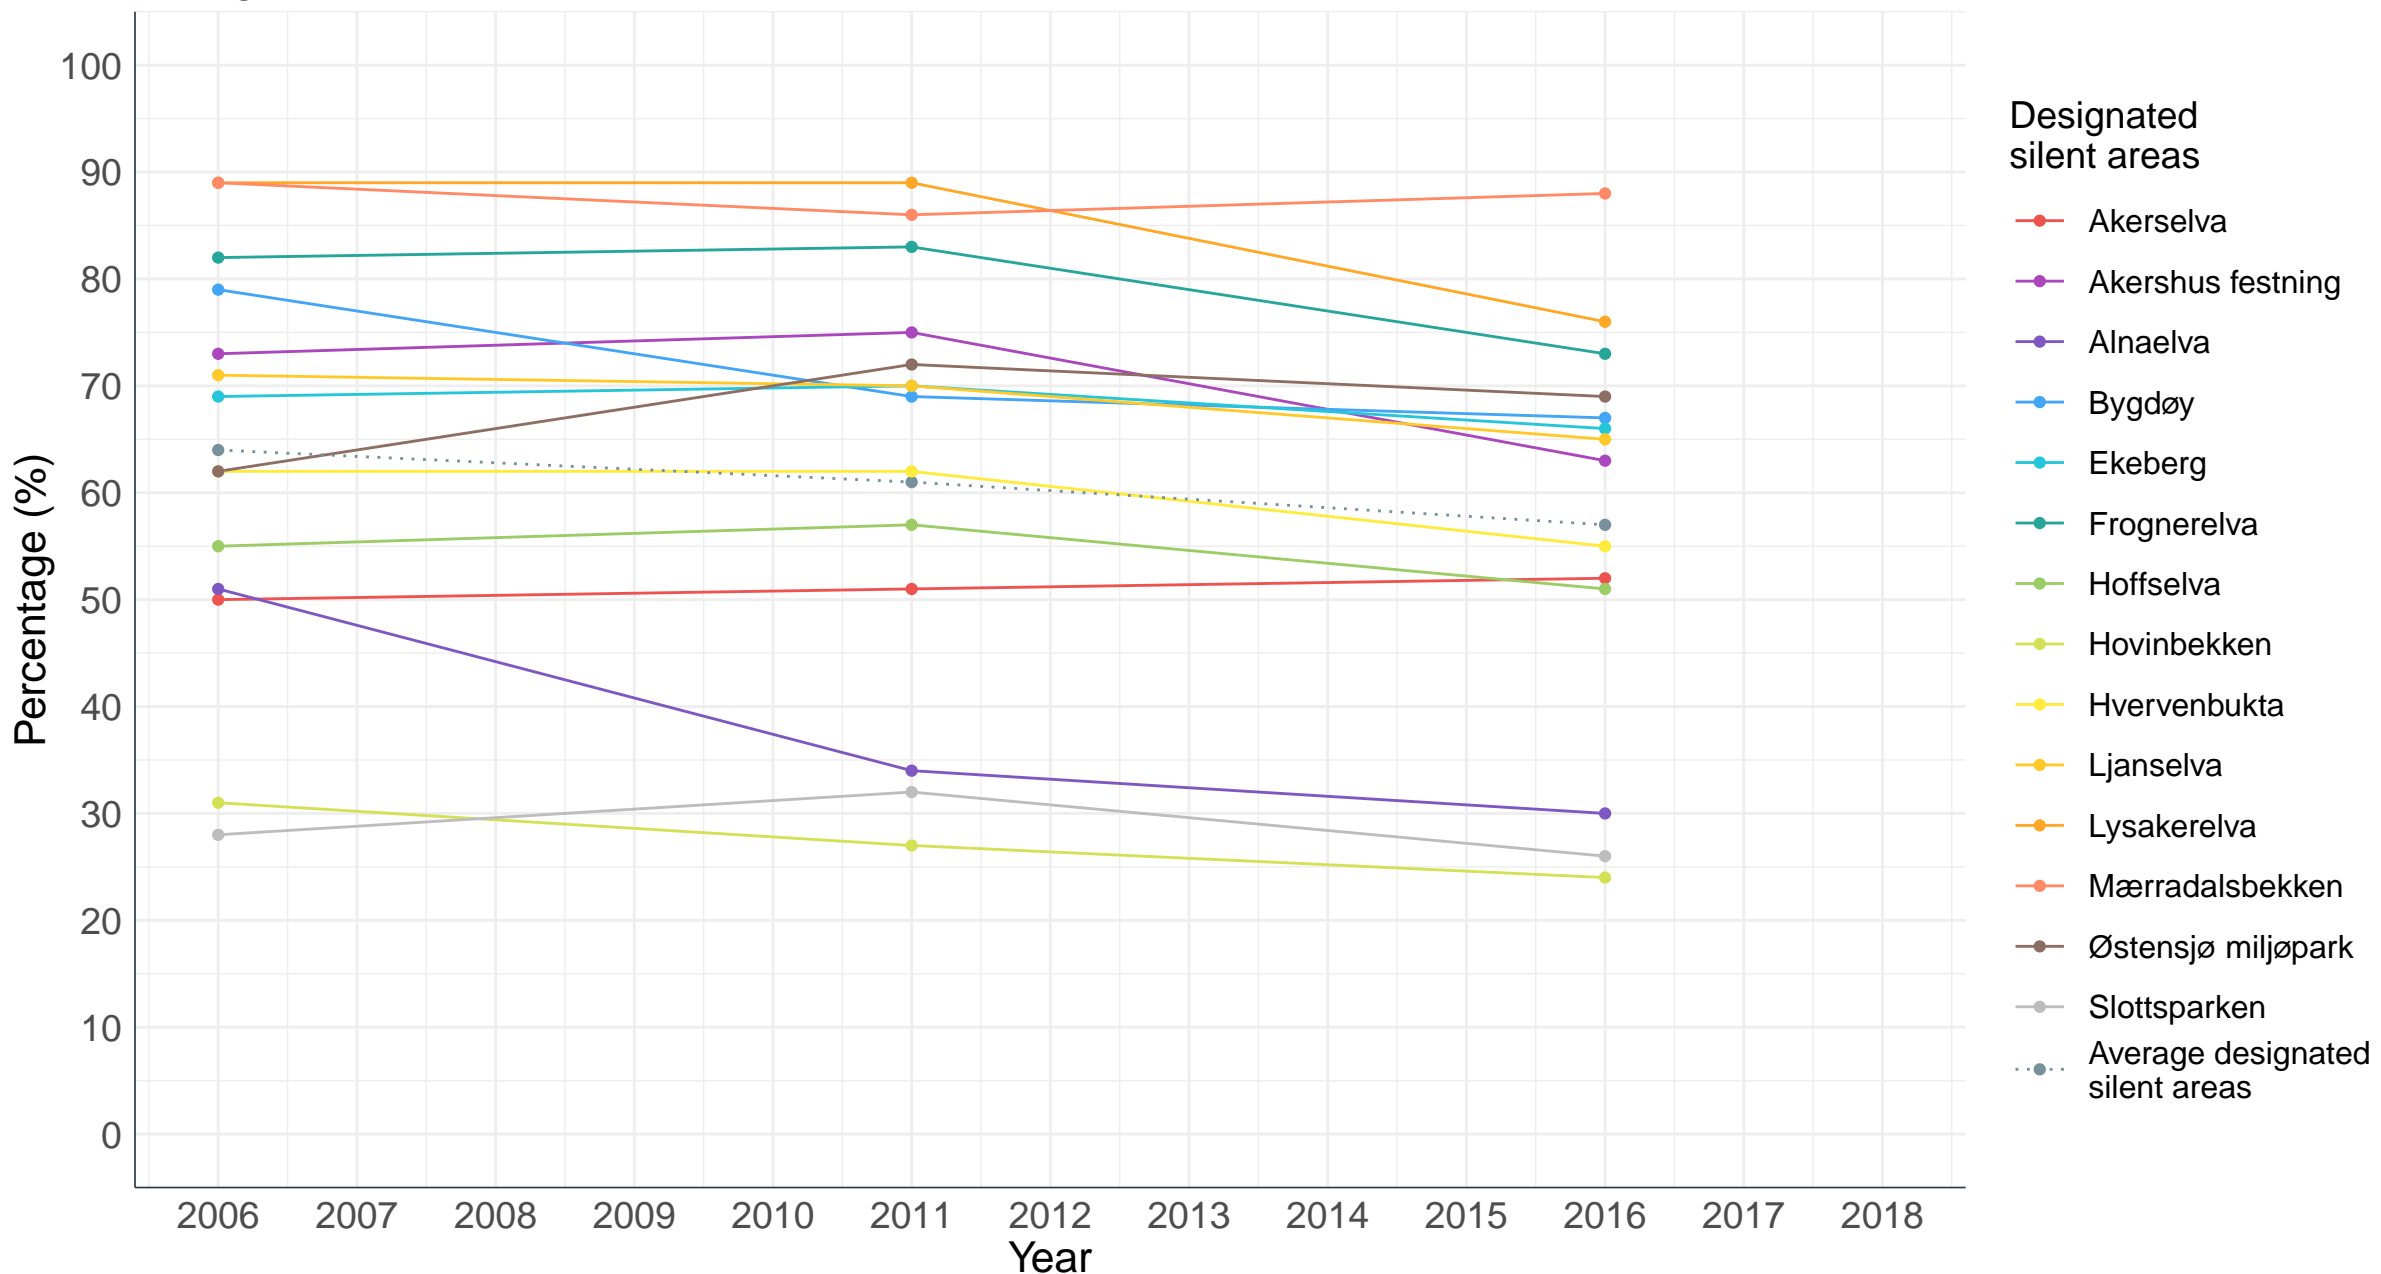

Designated silent areas with noise levels under 55dB (Lden)

The graph shows the percentage of the area in Oslo's 14 designated silent areas with the noise levels below the 55 dB (Lden) threshold. Lden is the average sound level over a 24-hour period with an added penalty of 5 dB for evening hours (19:00 to 22:00), and a 10 dB penalty added for the night time hours (22:00–07:00). Data source: Agency for Urban Development.