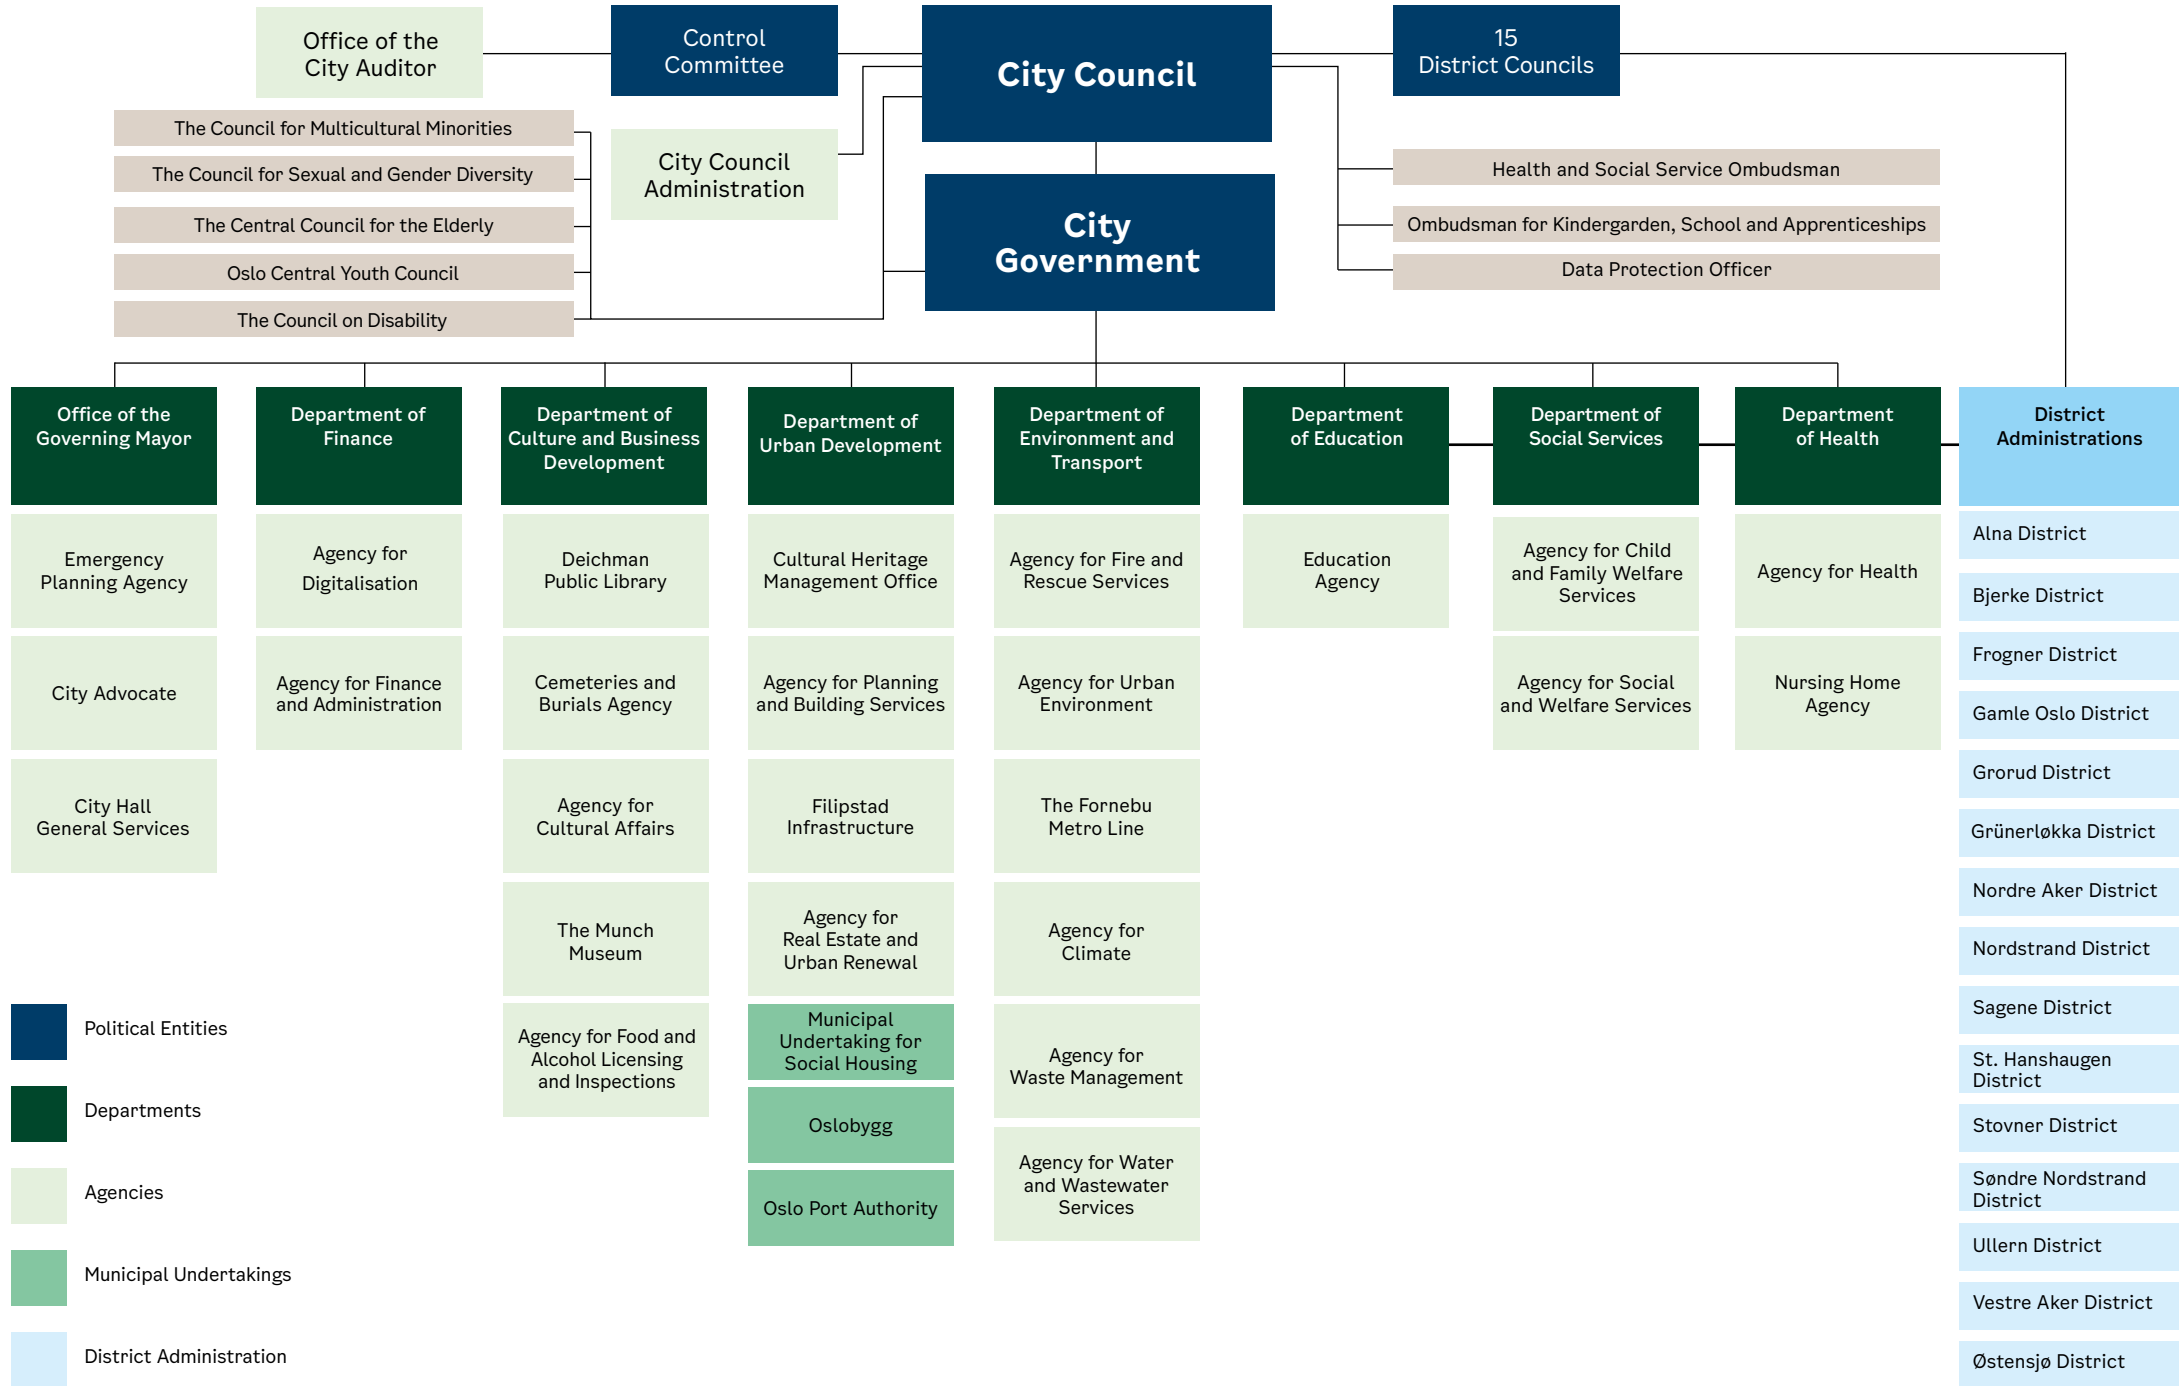

Organisational Chart City of Oslo

- Political Entities
- Departments
- Agencies
- Municipal Undertakings
- District Administration