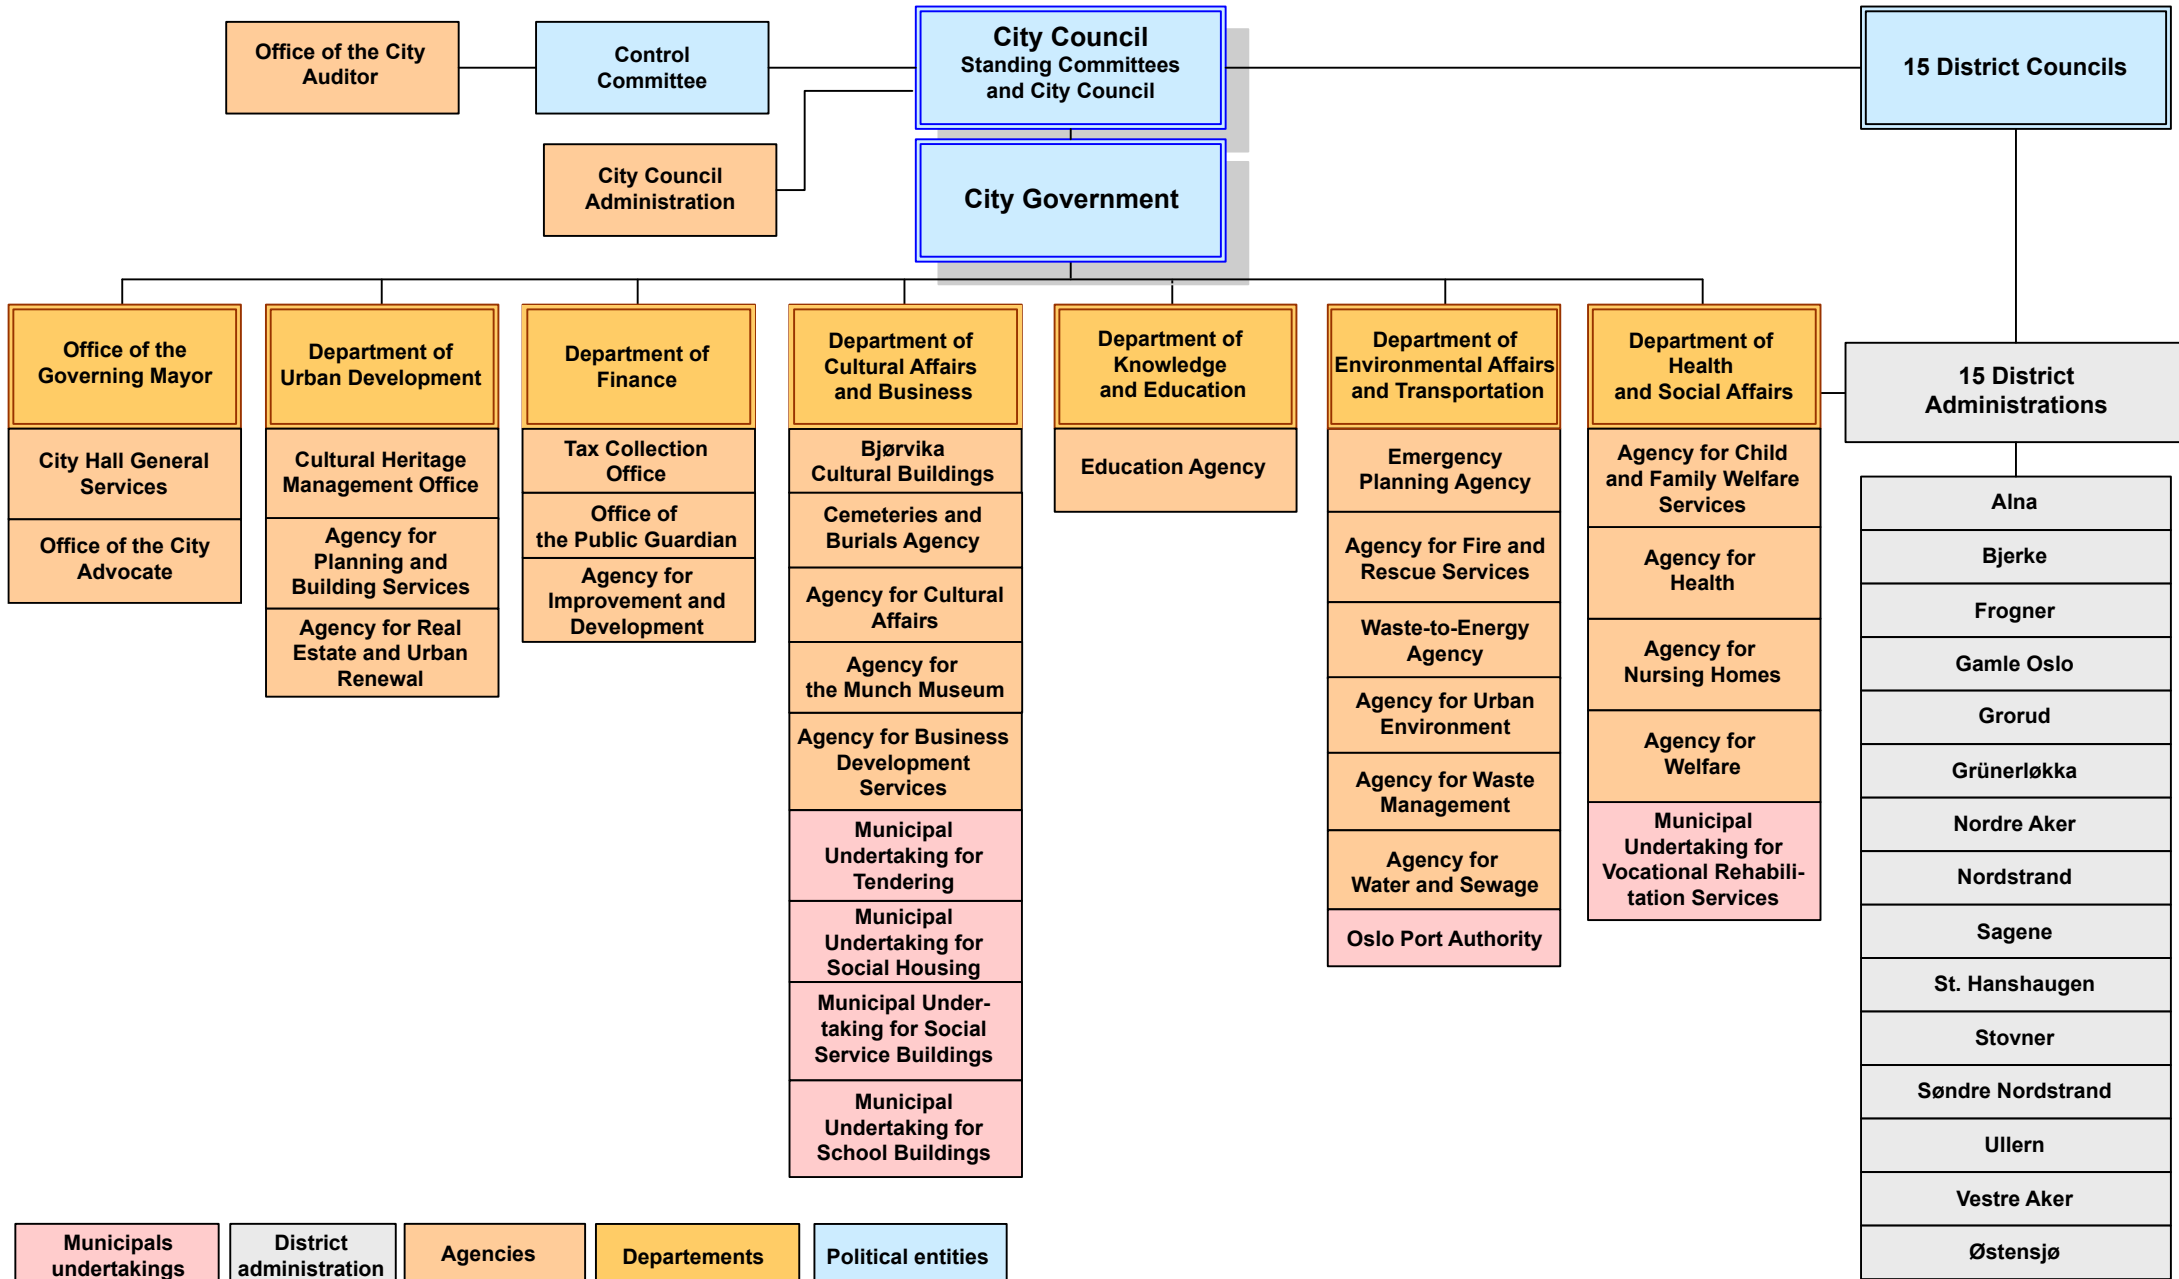

Organizational Chart

City of Oslo

- Municipals undertakings
- District administration
- Agencies
- Departements
- Political entities

Updates carried out by the Office of the Governing Mayor
 Last update: 01.01.2012